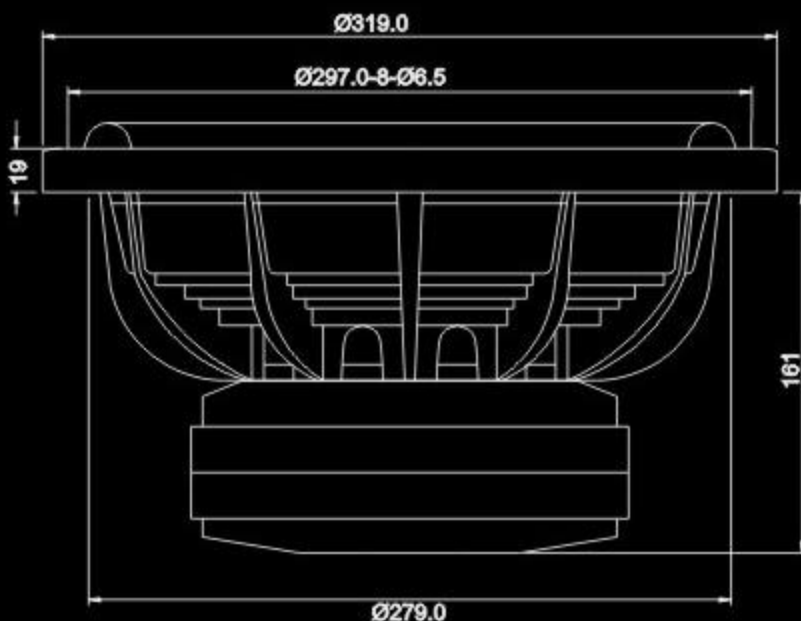

AC 12" Dual 2 Ohm Subwoofer

| | |
|--------------------|-----------|
| AC 12" | |
| Sensitivity: | 91 dB |
| Powerhandling: | 1000 Wrms |
| X-Max: | 30mm |
| Vas: | 77.1 L |
| Fs: | 25.8 Hz |
| Qts: | 0.31 |
| Nominal impedance: | 2 x 2 ohm |